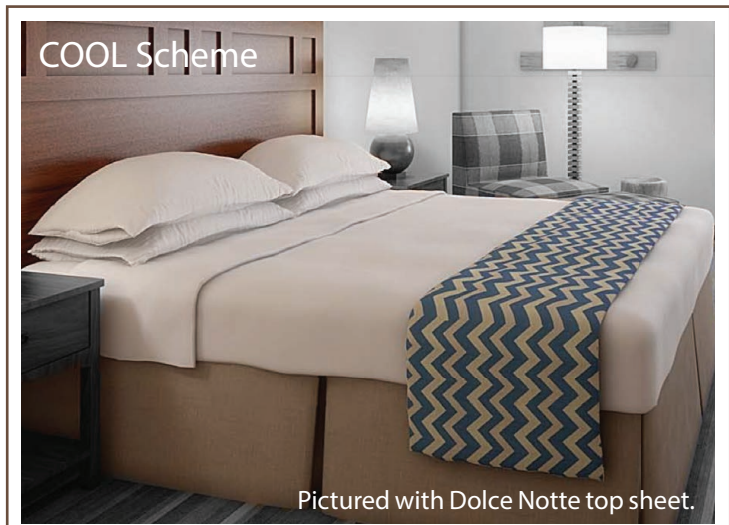

# FILL OUT AND RETURN THIS FORM FOR YOUR FREE BEDDING QUOTE.

Pictured with Dolce Notte top sheet.

**BED THROW** Color - 1819  
Trendy Chevron 5 12/Cse.

Size	Dimensions	Quantity
King TR-VF-TH-WARM-K	102" x 52"	_____
Queen TR-VF-TH-WARM-Q	86" x 52"	_____
Full TR-VF-TH-WARM-F	79" x 52"	_____

**BED THROW** Color - 1809  
Trendy Chevron 5 12/Cse.

Size	Dimensions	Quantity
King TR-VF-TH-COOL-K	102" x 52"	_____
Queen TR-VF-TH-COOL-Q	86" x 52"	_____
Full TR-VF-TH-COOL-F	79" x 52"	_____

**BED SKIRT** Lumber 6/Cse.

Size	Dimensions	Quantity
King TR-VF-SK-WARM-K	76" x 80" x 14"	_____
Queen TR-VF-SK-WARM-Q	60" x 80" x 14"	_____
Full TR-VF-SK-WARM-F	54" x 80" x 14"	_____

**BED SKIRT** Hamster 6/Cse.

Size	Dimensions	Quantity
King TR-VF-SK-COOL-K	76" x 80" x 14"	_____
Queen TR-VF-SK-COOL-Q	60" x 80" x 14"	_____
Full TR-VF-SK-COOL-F	54" x 80" x 14"	_____