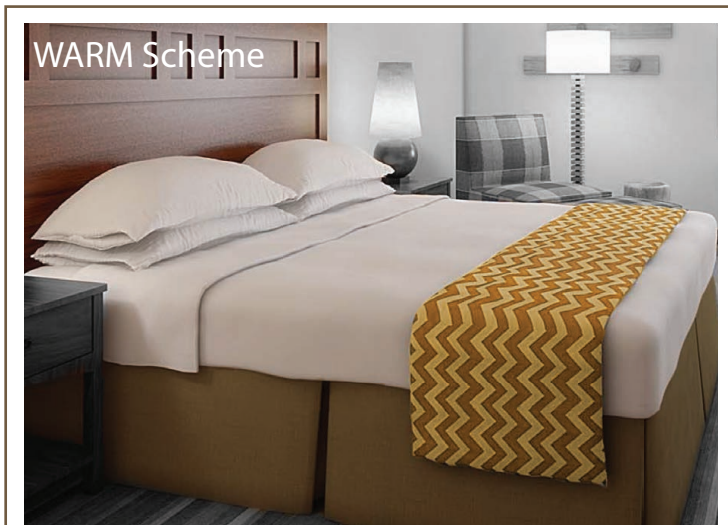

# FILL OUT AND RETURN THIS FORM FOR YOUR FREE BEDDING QUOTE.

Pictured with Dolce Notte top sheet.

**BED THROW** Color - 1819  
Trendy Chevron 5 12/Cse.

Size	Dimensions	Quantity
King TR-VF-TH-WARM-K	102" x 52"	_____
Queen TR-VF-TH-WARM-Q	86" x 52"	_____
Full TR-VF-TH-WARM-F	79" x 52"	_____

**BED THROW** Color - 1809  
Trendy Chevron 5 12/Cse.

Size	Dimensions	Quantity
King TR-VF-TH-COOL-K	102" x 52"	_____
Queen TR-VF-TH-COOL-Q	86" x 52"	_____
Full TR-VF-TH-COOL-F	79" x 52"	_____

**BED SKIRT** Lumber 6/Cse.

Size	Dimensions	Quantity
King TR-VF-SK-WARM-K	76" x 80" x 14"	_____
Queen TR-VF-SK-WARM-Q	60" x 80" x 14"	_____
Full TR-VF-SK-WARM-F	54" x 80" x 14"	_____

**BED SKIRT** Hamster 6/Cse.

Size	Dimensions	Quantity
King TR-VF-SK-COOL-K	76" x 80" x 14"	_____
Queen TR-VF-SK-COOL-Q	60" x 80" x 14"	_____
Full TR-VF-SK-COOL-F	54" x 80" x 14"	_____